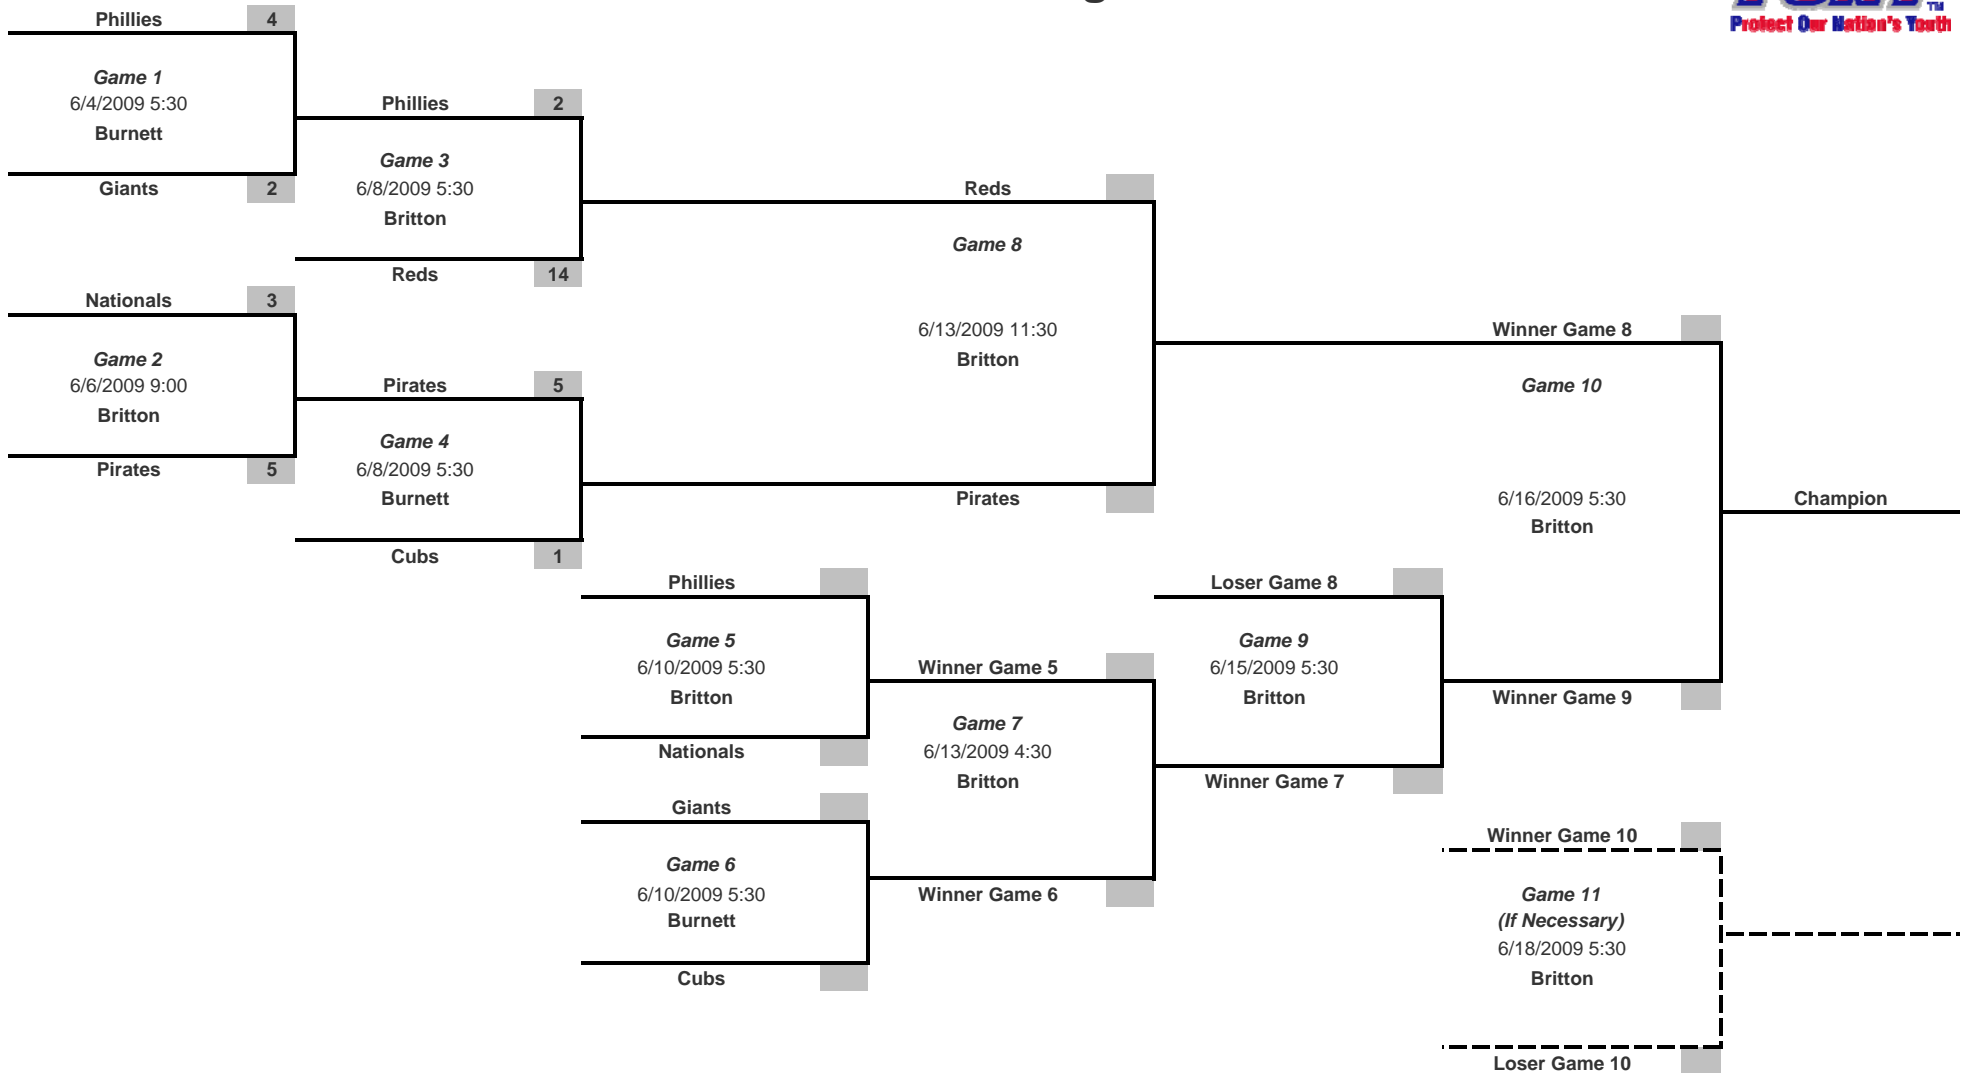

National League

Teams
Phillies
Giants
Nationals
Pirates
Reds
Cubs

Tournament Director

Tournament Location

6/20/2009 11:30
Britton
City League Championship
Against AL Winner

Fill in team names under "Teams" section. Bracket will auto populate teams. Enter scores in small shaded cell to the right of the "Team" name. Bracket will auto populate next games.