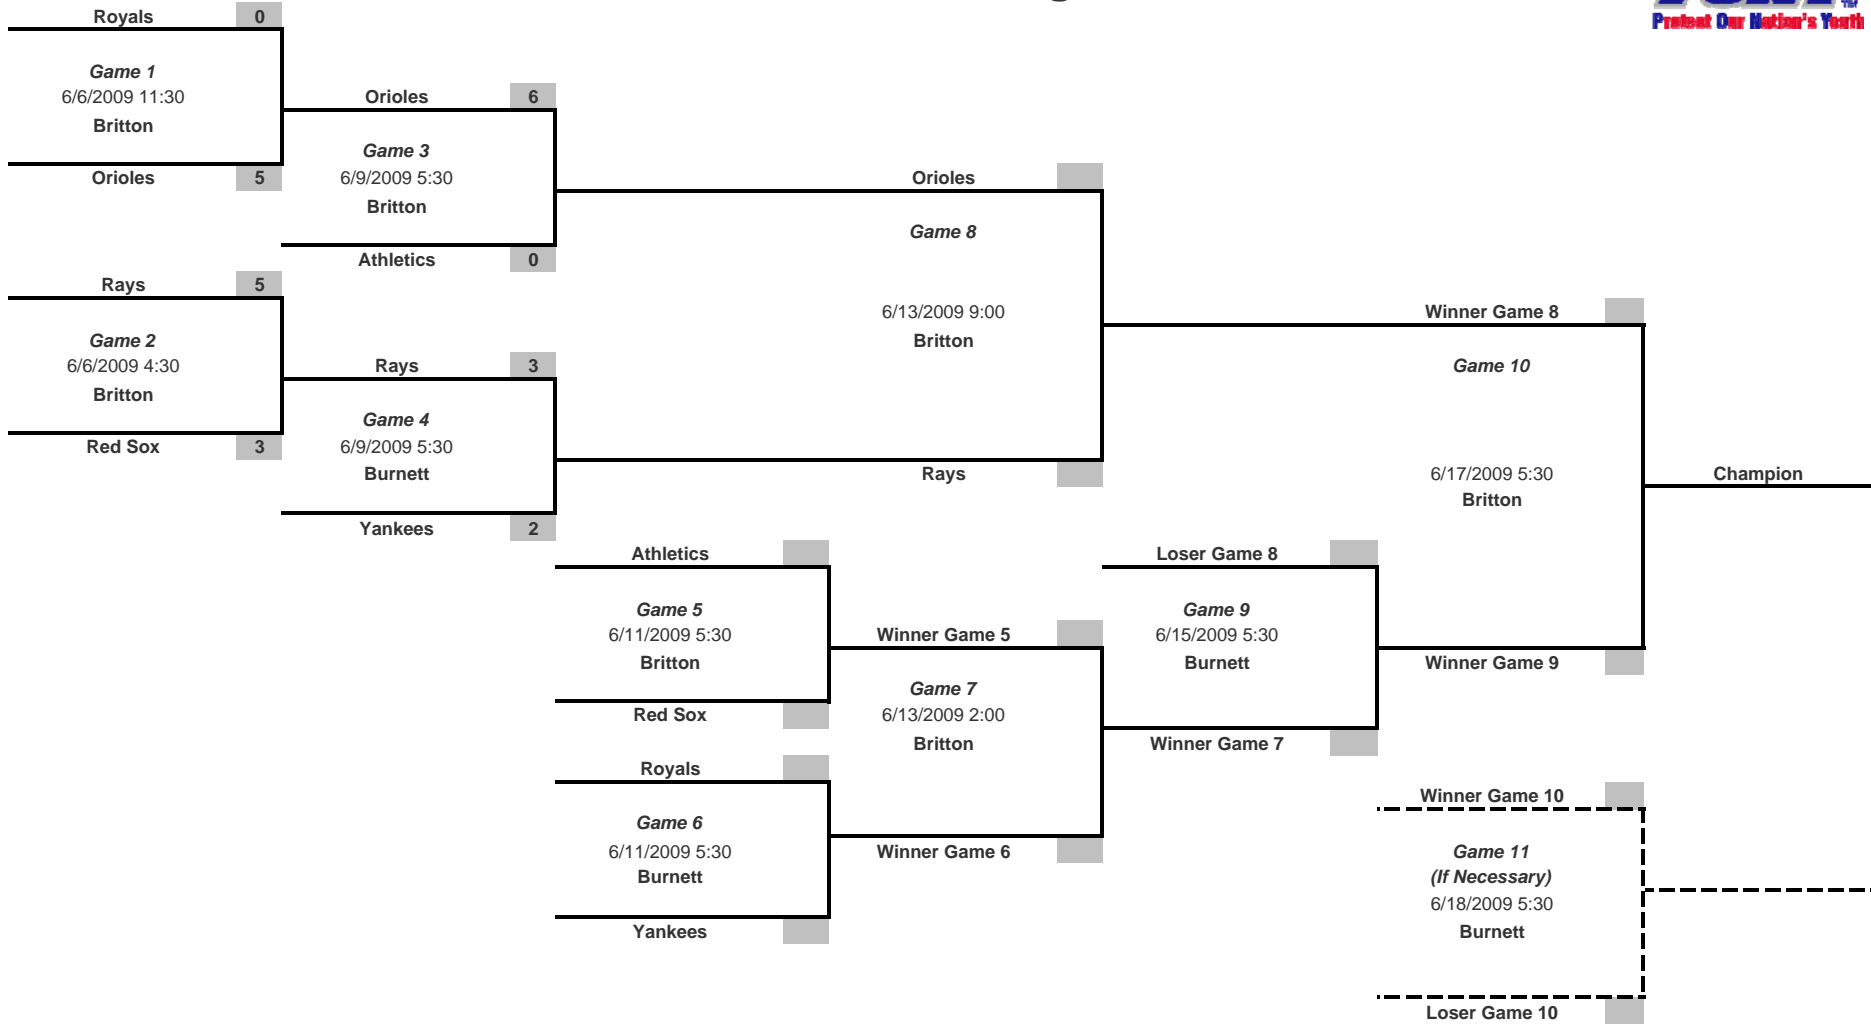

# 2009 Pinto City Championship American League

Teams
Royals
Orioles
Rays
Red Sox
Athletics
Yankees

Tournament Director

Tournament Location

Fill in team names under "Teams" section. Bracket will auto populate teams. Enter scores in small shaded cell to the right of the "Team" name. Bracket will auto populate next games.